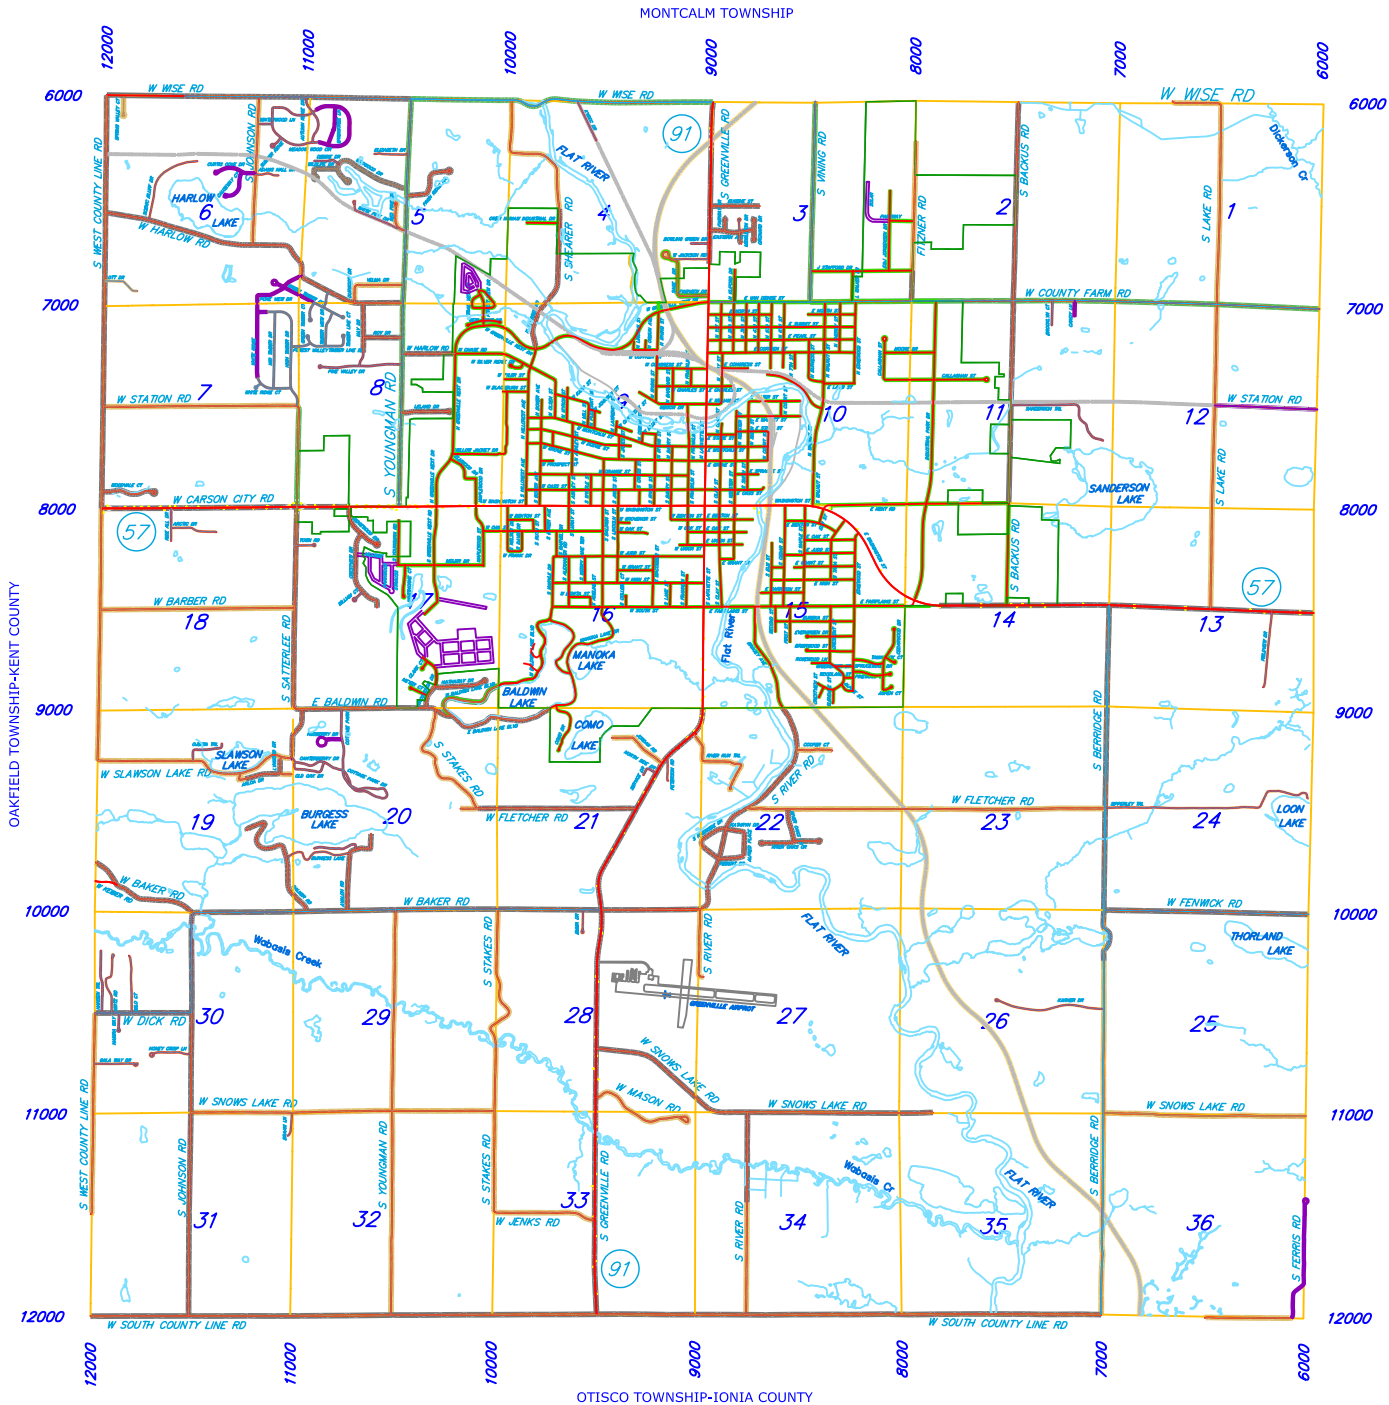

Eureka Township Road Map

ROAD ADDRESS PROTOCOL

LEGEND	
	U.S. Interstate Highway
	State Highway
	County Primary Class A
	County Primary Paved Class B
	County Primary Gravel Class B
	County Local Paved Class B
	County Local Gravel Class B
	Township Plat Paved
	Township Plat Gravel
	Township Unimproved
	City Roads

Montcalm County
Equalization Department
Land Information
Published Date 4-9-2010
Not to Scale